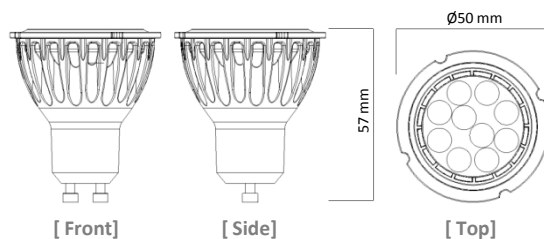

**SAMSUNG ELECTRONICS LED Lamp**      **PAR16 / 4.6W / GU 10 / 40° / 2700K**

■ **Product**

<b>Maker</b>	Samsung Electronics
-	-
<b>Model Code / EAN Code</b>	SI-M8W06SBD0EU / 8806085166820
<b>Voltage</b>	AC 220~240V
<b>Power Consumption</b>	4.6W
<b>Type of Lamp</b>	LED lamp with integrated ballast
<b>Lamp Socket holder</b>	GU 10

■ **Lighting Data**

■ **Dimensional drawing**

■ **Specifications**

<b>Type</b>	PAR16	<b>Beam angle (°)</b>	40
<b>Equivalent to (W)</b>	35	<b>Operating temperature (°C)</b>	-20~+40
<b>Wattage (W)</b>	4.6	<b>Average lifetime (hrs)</b>	15,000 (15.2 years*)
<b>Lumen output (lm)</b>	310	<b>Color description</b>	Warm White
<b>Lamp efficacy (lm/W)</b>	67	<b>Color temperature (K)</b>	2725±145
<b>Voltage (V)</b>	AC 220~240	<b>Color rendering index (Ra)</b>	80
<b>Frequency (Hz)</b>	50/60	<b>Diameter (mm)</b>	50
<b>Input current (mA)</b>	43	<b>Overall length (mm)</b>	57
<b>Power factor</b>	≧ 0.5	<b>Dimmable</b>	No
<b>CBCP (cd)</b>	640	<b>Weight (g)</b>	48
<b>On/Off cycles</b>	50,000	<b>Certification</b>	CE

■ **Packaging Details**

<b>Packaging Type(Std.Pkg.Q'ty)</b>	<b>Single Box (1pc)</b>	<b>Middle Box (6pc/box)</b>	<b>Outer carton (24pc/box)</b>
<b>Dimensions ( L×W×H )</b>	70mm×55mm×91mm	180mm×81mm×192mm	357mm×192mm×203mm
<b>Gross Weight (g)</b>	71	510	2,470